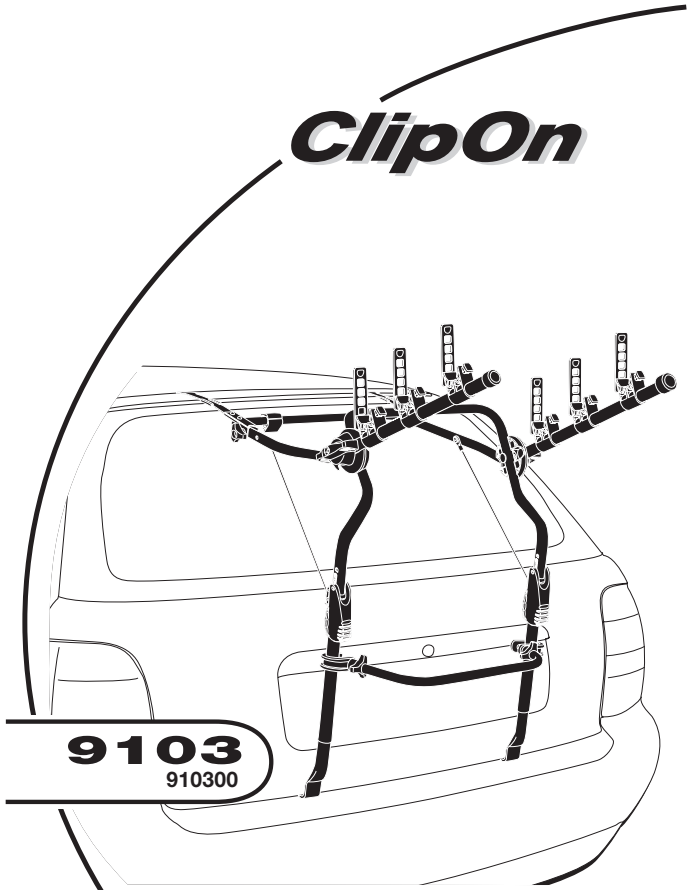

9103
910300

Follow me...

THULE[®]
SWEDEN

Box 69, 330 33 Hillerstorp, SWEDEN
www.thule.com

ALFA ROMEO 147, 3/5-dr Hatchback, 01-03, 04-	2
AUDI A3, 3-dr Hatchback, 03-	1
AUDI A3, 3-dr Hatchback, 96-02	1
AUDI A3, 5-dr Hatchback, 99-03	1
AUDI A4, 5-dr Avant, 96-01	2
AUDI A4, 5-dr Avant, 02-04	1
AUDI A4, 5-dr Avant, 05-	1
BMW 3-serie, 5-dr Touring, 96-99	2
CHEVROLET Matiz, 5-dr Hatchback, 04-04	2
CHEVROLET Matiz, 5-dr Hatchback, 05-	1
CITROËN C3, 5-dr Hatchback, 02-	1
CITROËN Saxo, 3/5-dr Hatchback, 96-03	1
DAEWOO Matiz, 5-dr Hatchback, 98-00	2
DAEWOO Matiz, 5-dr Hatchback, 01-	2
DAEWOO Nubira, 5-dr Estate, 97-	1
DAIHATSU Charade, 3/5-dr Hatchback, 93-00	2
FIAT Bravo, 3-dr Hatchback, 96-02	1
FIAT Marea, 5-dr Estate, 96-03	1
FIAT Punto, 3-dr Hatchback, 03-	2
FIAT Punto, 3/5-dr Hatchback, 94-98	2
FIAT Punto, 3/5-dr Hatchback, 99-02	1
FIAT Uno, 3/5-dr Hatchback, 84-98	2
FORD Focus, 3/5-dr Hatchback, 98-03	1
FORD Ka, 3-dr Hatchback, 97-	1
FORD Scorpio, 5-dr Estate, 85-94	1
FORD Scorpio, 5-dr Estate, 95-98	1
FORD Sierra, 5-dr Estate, 84-94	2
HONDA Civic, 5-dr Hatchback, 01-03	1
HONDA Civic 1.4, 3/5-dr Hatchback, 04-	1
HONDA Jazz, 5-dr Hatchback, 02-	1
HONDA Logo, 3/5-dr Hatchback, 95-02	2
HYUNDAI Elantra, 5-dr Estate, 96-00	1
HYUNDAI Getz, 3/5-dr Hatchback, 02-	2
KIA Cerato, 5-dr Hatchback, 04-	1
KIA Rio, 5-dr Estate, 02-	1
KIA Rio, 5-dr Hatchback, 05-	1
MAZDA 323 F, 5-dr Hatchback, 98-00	1
MERCEDES C-klasse (W202), 5-dr Estate, 93-99	1
MITSUBISHI Colt, 3-dr Hatchback, 92-95	2
NISSAN Almera, 3/5-dr Hatchback, 00-	2
NISSAN Almera, 5-dr Hatchback, 95-99	2